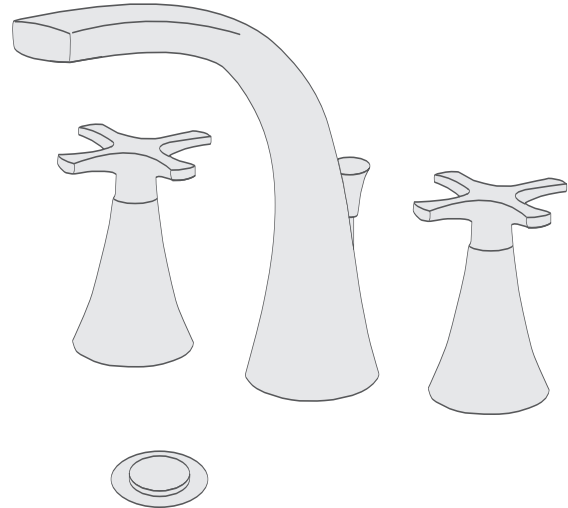

Features

- . All no lead brass construction
- . Brass valve bodies
- . Quarter-turn ceramic cartridges
- . Flexible S.S. connectors with sediment screens.
- . Pop-up drain with lift rod and tailpiece
- . Stationary spout with recessed aerator
- . For 8" or 16" centers
- . 6 7/8" spout reach

Widespread lavatory faucet

Colors/Finishes

- | | | | |
|-----------------------------|-----------------------------|-----------------------------|------------------------------|
| <input type="checkbox"/> PC | <input type="checkbox"/> BN | <input type="checkbox"/> PN | <input type="checkbox"/> ORB |
|-----------------------------|-----------------------------|-----------------------------|------------------------------|