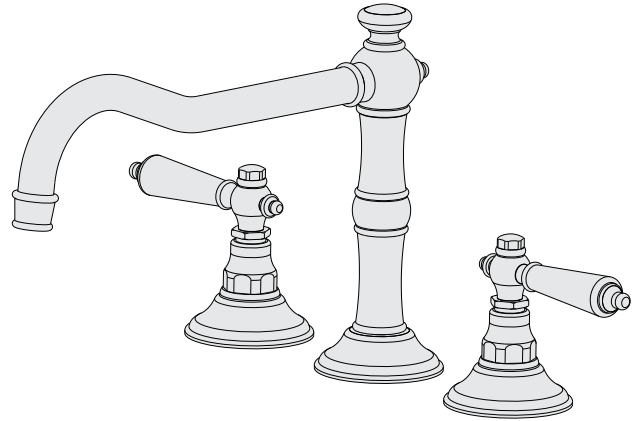

Revere Wood FV210/58W

Features

- . All brass construction
- . Brass valve bodies
- . Quarter-turn ceramic cartridges
- . Stationary spout with recessed laminar device
- . 9 1/2" spout reach

Roman tub Faucets.