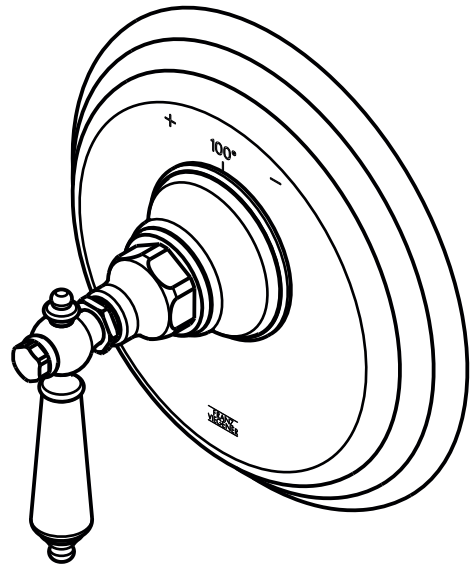

Features

- . All brass construction
- . Safety stop device (100°F)

3/4" decorative thermostatic mixer set. Trim only.

Colors/Finishes

PC BN PN ORB