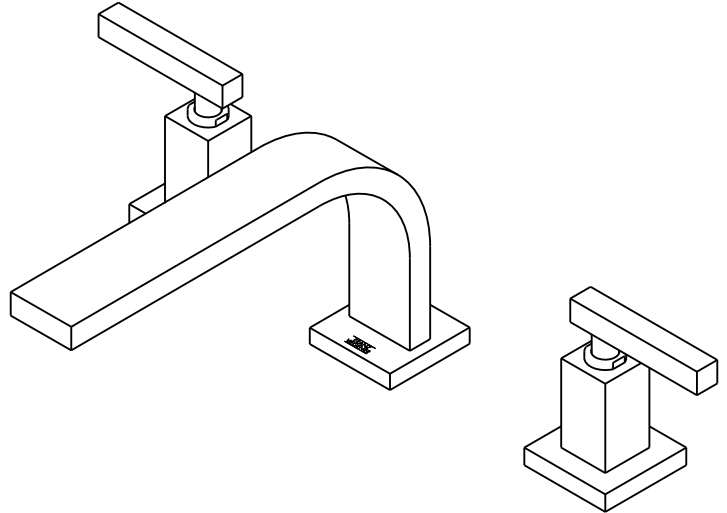

Dominic Lever plus FV210/85L

Features

- . All brass construction
- . Brass valve bodies
- . Quarter-turn ceramic cartridges
- . Stationary spout with recessed laminar device
- . 10" spout reach

Roman tub Faucets.