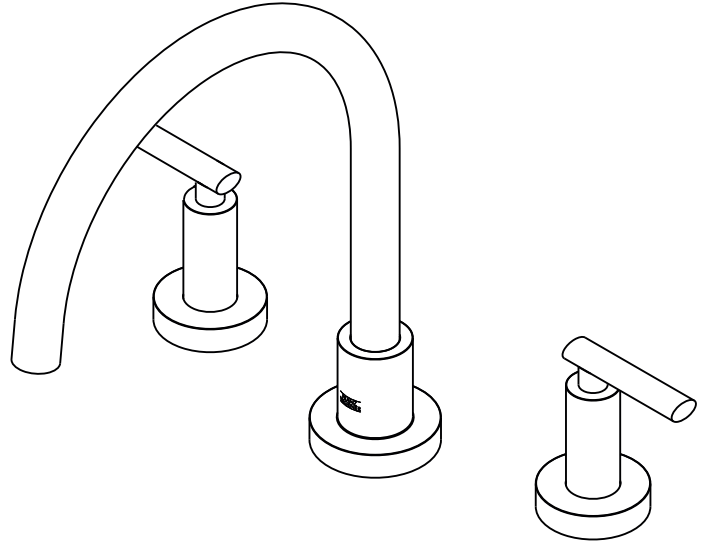

**Nerea Lever plus FV210/59L**

**Features**

- . All brass construction
- . Brass valve bodies
- . Quarter-turn ceramic cartridges
- . Stationary spout with recessed laminar device
- . 11" spout reach

**Roman tub Faucets.**