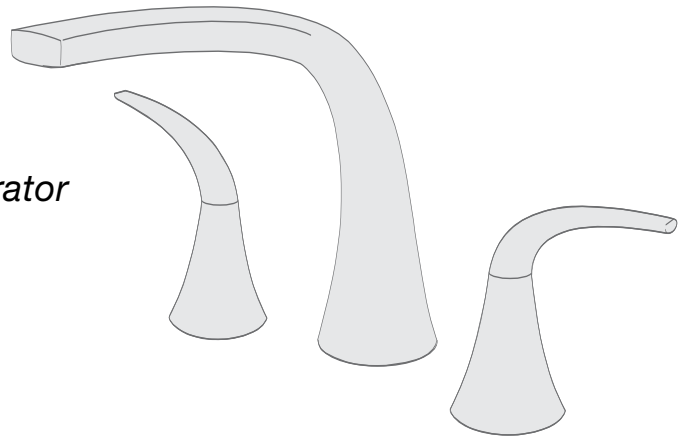

**Alesia lever plus FV210/49L**

**Features**

- . All brass construction
- . Brass valve bodies
- . Quarter-turn ceramic cartridges
- . Stationary spout with recessed aerator
- . 10" spout reach

**Roman tub Faucets.**