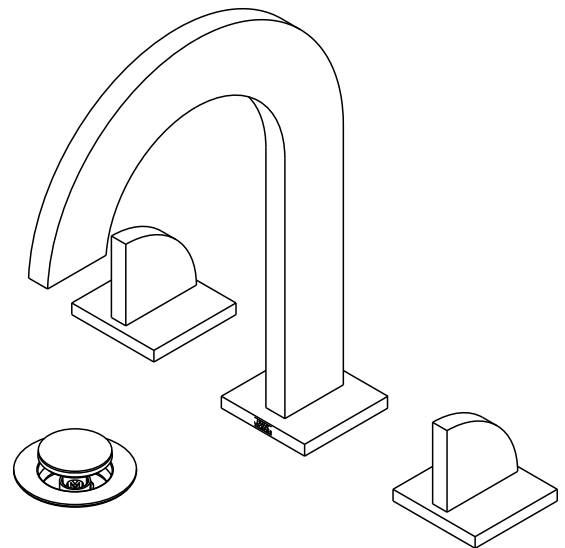

Features

- . All no lead brass construction
- . Brass valve bodies
- . Quarter-turn ceramic cartridges
- . Stationary spout with recessed
- . Aerator device
- . Flexible SS connectors with sediment screens.
- . For 6" or 24" centers
- . 8 1/4" spout reach

Widespread lavatory faucet with push-down pop-up (no lift rod)

Colors/Finishes			
<input type="checkbox"/> PC	<input type="checkbox"/> BN	<input type="checkbox"/> PN	<input type="checkbox"/> ORB