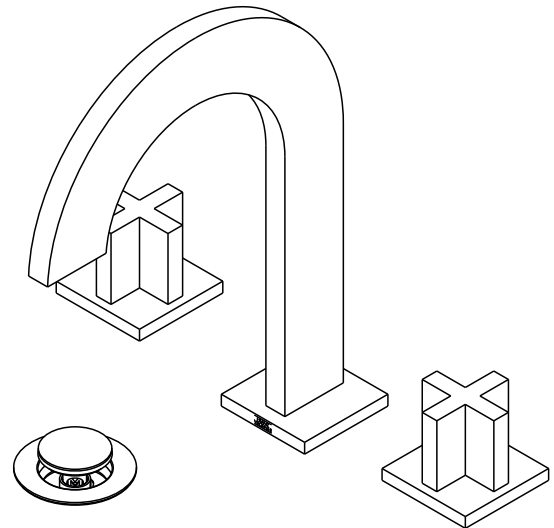

**Edge Cross FV207/J3**

**Features**

- . All no lead brass construction
- . Brass valve bodies
- . Quarter-turn ceramic cartridges
- . Stationary spout with recessed
- . Aerator device
- . Flexible SS connectors with sediment screens.
- . For 6" or 24" centers
- . 8 1/4" spout reach

**Widespread lavatory faucet with push-down pop-up (no lift rod)**

Colors/Finishes			
<input type="checkbox"/> PC	<input type="checkbox"/> BN	<input type="checkbox"/> PN	<input type="checkbox"/> ORB