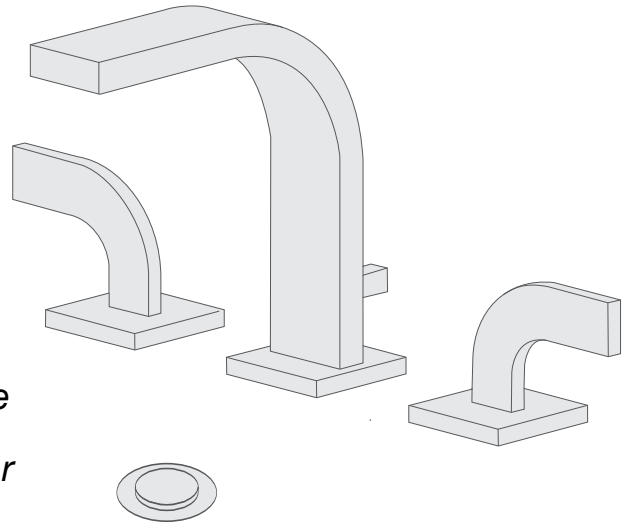

Features

- . All no lead brass construction
- . Brass valve bodies
- . Quarter-turn ceramic cartridges
- . Flexible S.S. connectors with sediment screens.
- . Pop-up drain with lift rod and tailpiece
- . Stationary spout with recessed aerator
- . For 8" or 16" centers
- . 6 1/4" spout reach

Widespread lavatory faucet

Colors/Finishes

- | | | | |
|--|--|--|--|
| | | | |
|--|--|--|--|
- PC BN PN ORB