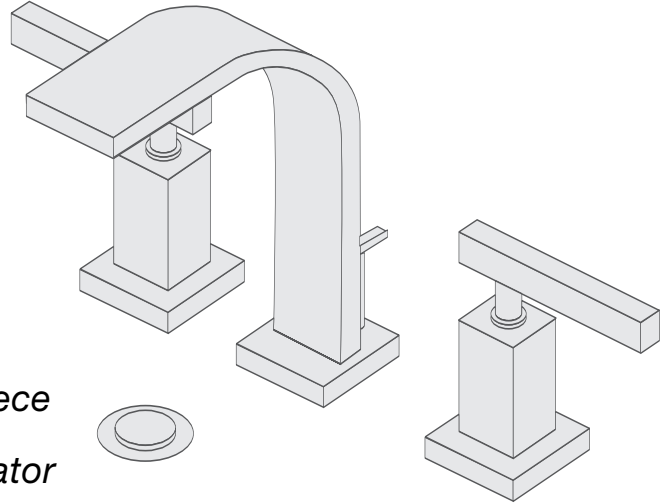

Features

- . All no lead brass construction
- . Brass valve bodies
- . Quarter-turn ceramic cartridges
- . Flexible S.S. connectors with sediment screens.
- . Pop-up drain with lift rod and tailpiece
- . Stationary spout with recessed aerator
- . For 8" or 16" centers
- . 6 3/8" spout reach

Widespread lavatory faucet

Colors/Finishes

- | | | | |
|--|---|---|---|
|  |  |  |  |
| PC | BN | PN | ORB |