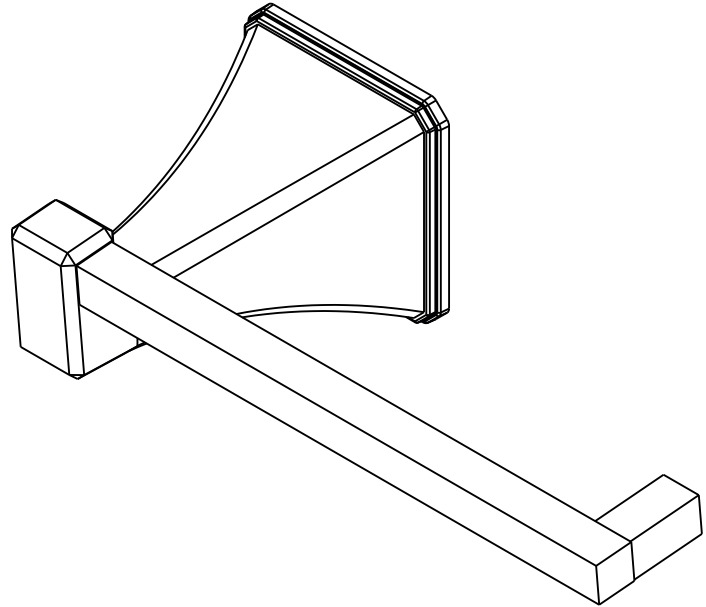

Features

. All brass construction

Accessories. Toilet paper roll holder.

Colors/Finishes

PC BN PN ORB