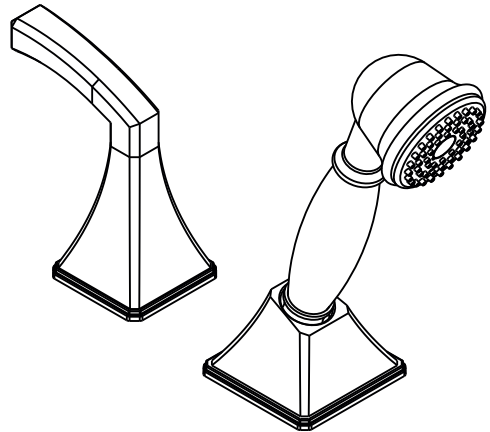

Features

- . Brass diverter valve
- . Hand shower with
- . Designed to be installed
- . 3/4" inlet NPT connection
- . Quarter turn to diverter

Deck mounted Roman diverter valve and handshower assembly.

Colors/Finishes