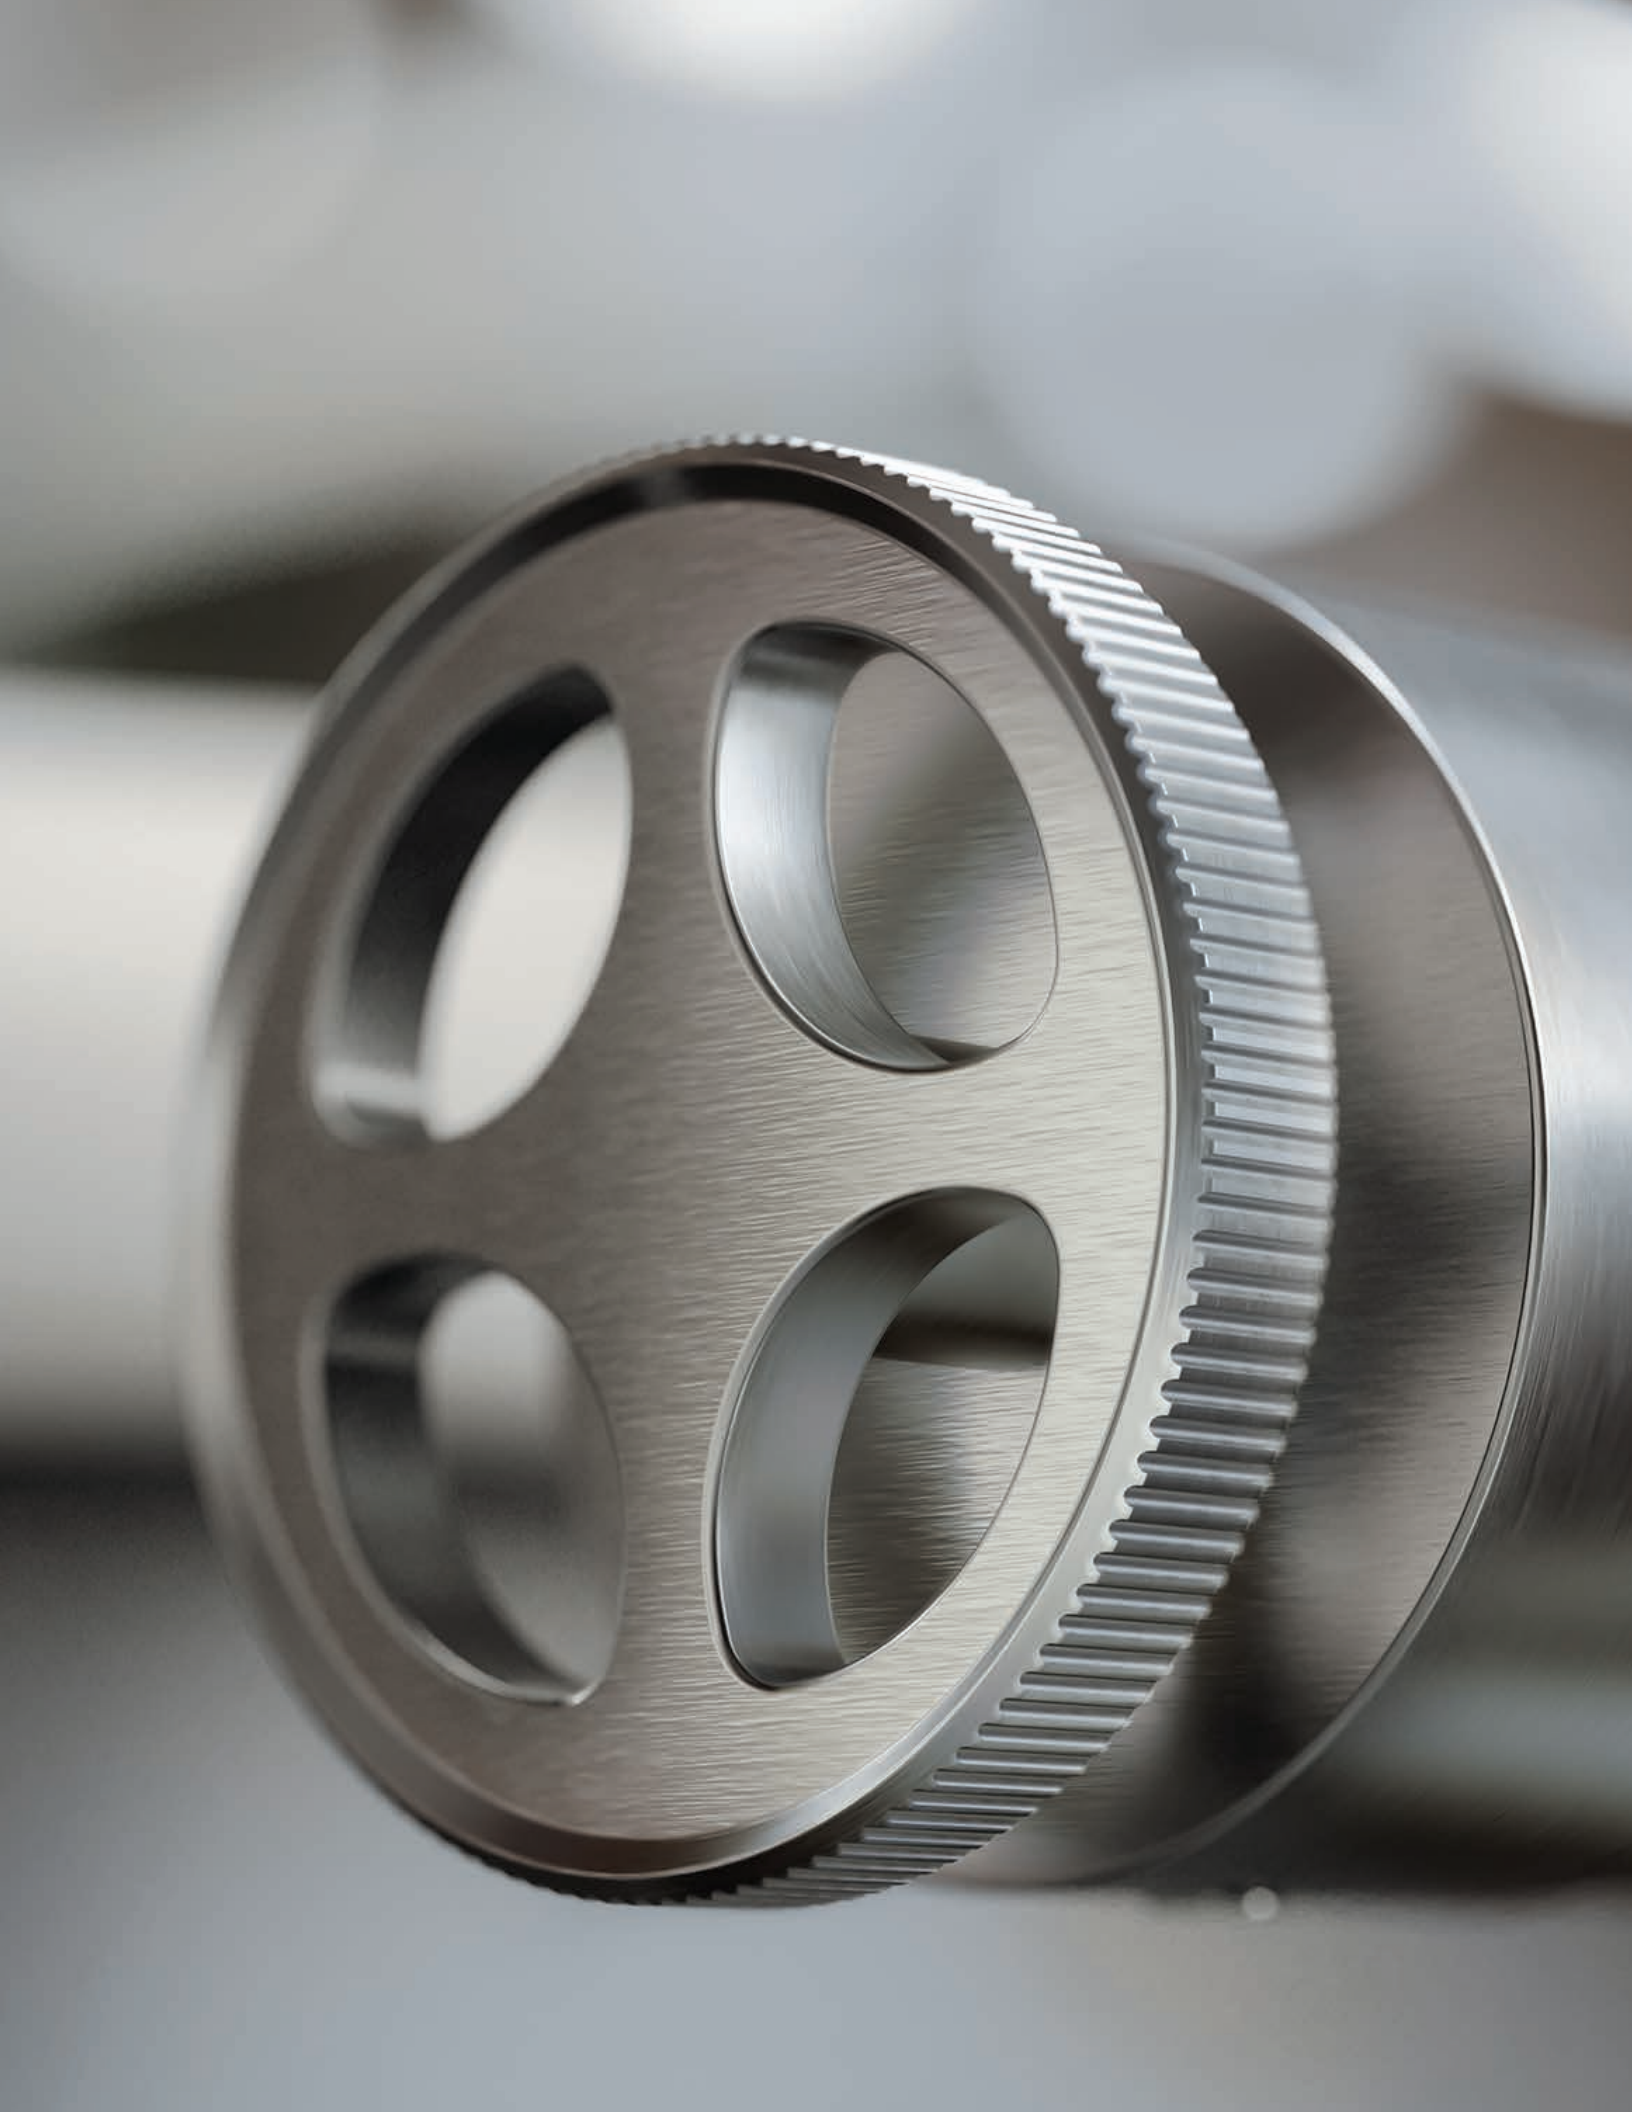

Vertical

Elevating
pattern

Limitless

An alluring design that truly transforms any environment.

Techno Chic Knurling

FV207/K6K – Widespread lavatory faucet with push-down pop-up drain assembly (no lift rod)

FV247/K6K – Thermostatic wall valve with three outlets. Trim only

FV210/K6K – Deck mounted roman bath faucet ¾ valves

FV133/K6K – Deck mounted roman diverter valve and handshower assembly

FV215/K6K – Freestanding tub faucet trim-only